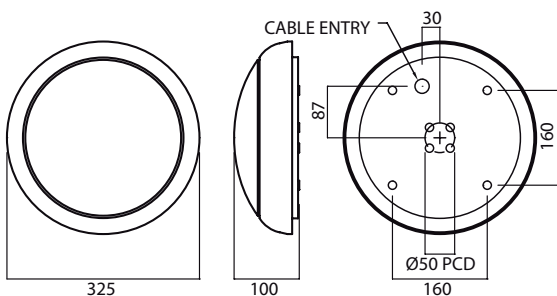

ORDER CODE	DESCRIPTION
NPO15/WH/O/840-850	Portland 15W LED IP54 White Opal 840-850
NPO15/WH/M3/840-850	Portland 15W LED IP54 White Opal M3 Lithium 840-850
NPO15/WH/O/MW/840-850	Portland 15W LED IP54 White Opal MW 840-850
NPO15/WH/MW/M3/840-850	Portland 15W LED IP54 White Opal MW M3 Lithium 840-850
NPO15/CF/MW/WH/O/840-850	Portland 15W LED IP54 White Opal CF MW 840-850
NPO15/WH/CFMW/M3/840-850	Portland 15W LED IP54 White Opal CF MW M3 Lithium 840-850
NPO15/CH/O/840-850	Portland 15W LED IP54 Chrome Opal 840-850
NPO15/CH/M3/840-850	Portland 15W LED IP54 Chrome Opal M3 Lithium 840-850
NPO18/WH/O/840-850	Portland 18W LED IP54 White Opal 840-850
NPO18/WH/M3/840-850	Portland 18W LED IP54 White Opal M3 Lithium 840-850
NPO18/WH/O/MW/840-850	Portland 18W LED IP54 White Opal MW 840-850
NPO18/WH/MW/M3/840-850	Portland 18W LED IP54 White Opal MW M3 Lithium 840-850