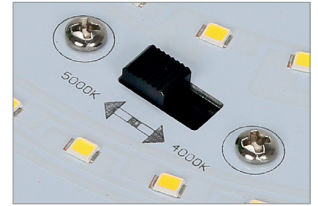

PORTLAND

CCT selectable IP54 decorative bulkhead fitting for commercial indoor areas

CCT SELECTABLE
4000K/5000K

AVAILABLE WITH MICROWAVE
SENSOR FITTED

APPLICATIONS

- For commercial interior use in corridors, stairwells, toilets and changing rooms

CONSTRUCTION

- Polycarbonate base and bezel
- Opal polycarbonate diffuser
- Available with either a white bezel (WH) or chrome bezel (CH), as listed

TECHNICAL DETAILS

- 155 lm/W
- 2 wattages available:
 - 15W nom., 16.7W act., 1,739 lm, 104 l.lm/c.W
 - 18W nom., 20W act., 2,057 lm, 103 l.lm/c.W
- CRI>80
- CCT selectable 4000K/5000K
- Branded ENEC approved, flicker free, LED driver
- Emergency maintained 3 hr versions available, as listed (suffix M3). Self-test (STM3) and DALI addressable test (DAM3) also available

TECHNICAL DETAILS (contd.)

- DIMMING** Dim-to-10% (Corridor Function) available on all variants. Suffix CF, as listed
- SENSOR** Available with built in microwave sensor. Suffix MW, as listed
- DIMMING & SENSOR** A popular combination is corridor function & microwave sensor. Suffix CFMW as listed
- SMART WIRELESS** lighting control and addressable test options are available. See pages 100-103 or contact our technical team for details